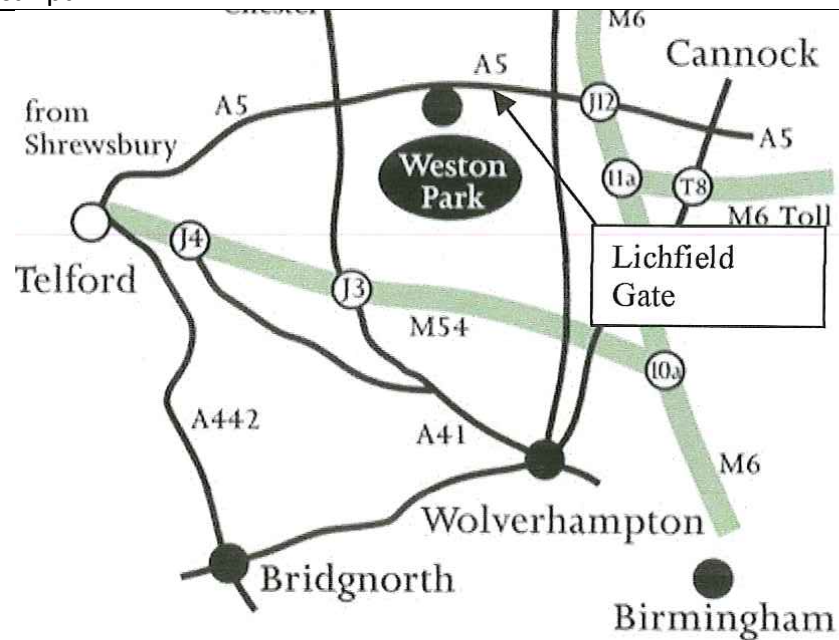

Information for BFTA European Championship 2019

Show Dates	Saturday 14th & Sunday 15th September 2019
Show Location	Weston Park, Weston-under-Lizard, Near Shifnal, Shropshire, TF11 8LE Tel: 01952 852100
Camping Access	Please follow the Camping signs on approach to the show site.
BFTA Access	<p>PLEASE DISPLAY YOUR BFTA STICKER CLEARLY</p> <p>From the East (Gailey Island, J12 M6) along the A5 and enter using the <u>Lichfield Entrance*</u> sign posted “BFTA” (this is the first entrance on the A5)</p> <p>From the West Telford use M54 J2—A449 North—A5 West.</p> <p>From all other directions use M6 J12—A5 West.</p> <p>From the Campsite please follow the BFTA signs; exit left onto Offoxey Road, left at the cross roads in Bishops Woods, Left at the T junction onto the A5, left into Lichfield Drive.</p>

Advice: The BFTA Car Park is open before 08.30 and after 18.00 on the 14th & 15th September 2019. There will be strictly no vehicle movement between these times to comply with Health & Safety regulations and prevent unnecessary danger to pedestrians. Any vehicle found moving during this period will be removed and denied access indefinitely. Alternative Parking will be in the Public Car Park, which accessible throughout the day. If it is likely that you will need to move your car or leave site during show opening times please park in the public car park.

* Sat-Nav coordinate's for Lichfield Entrance

Minutes N 52°41.659` W 2°15.916` Degrees N 52.69432° W 2.26528°

Seconds N 52°41`39" W 2°15`54"